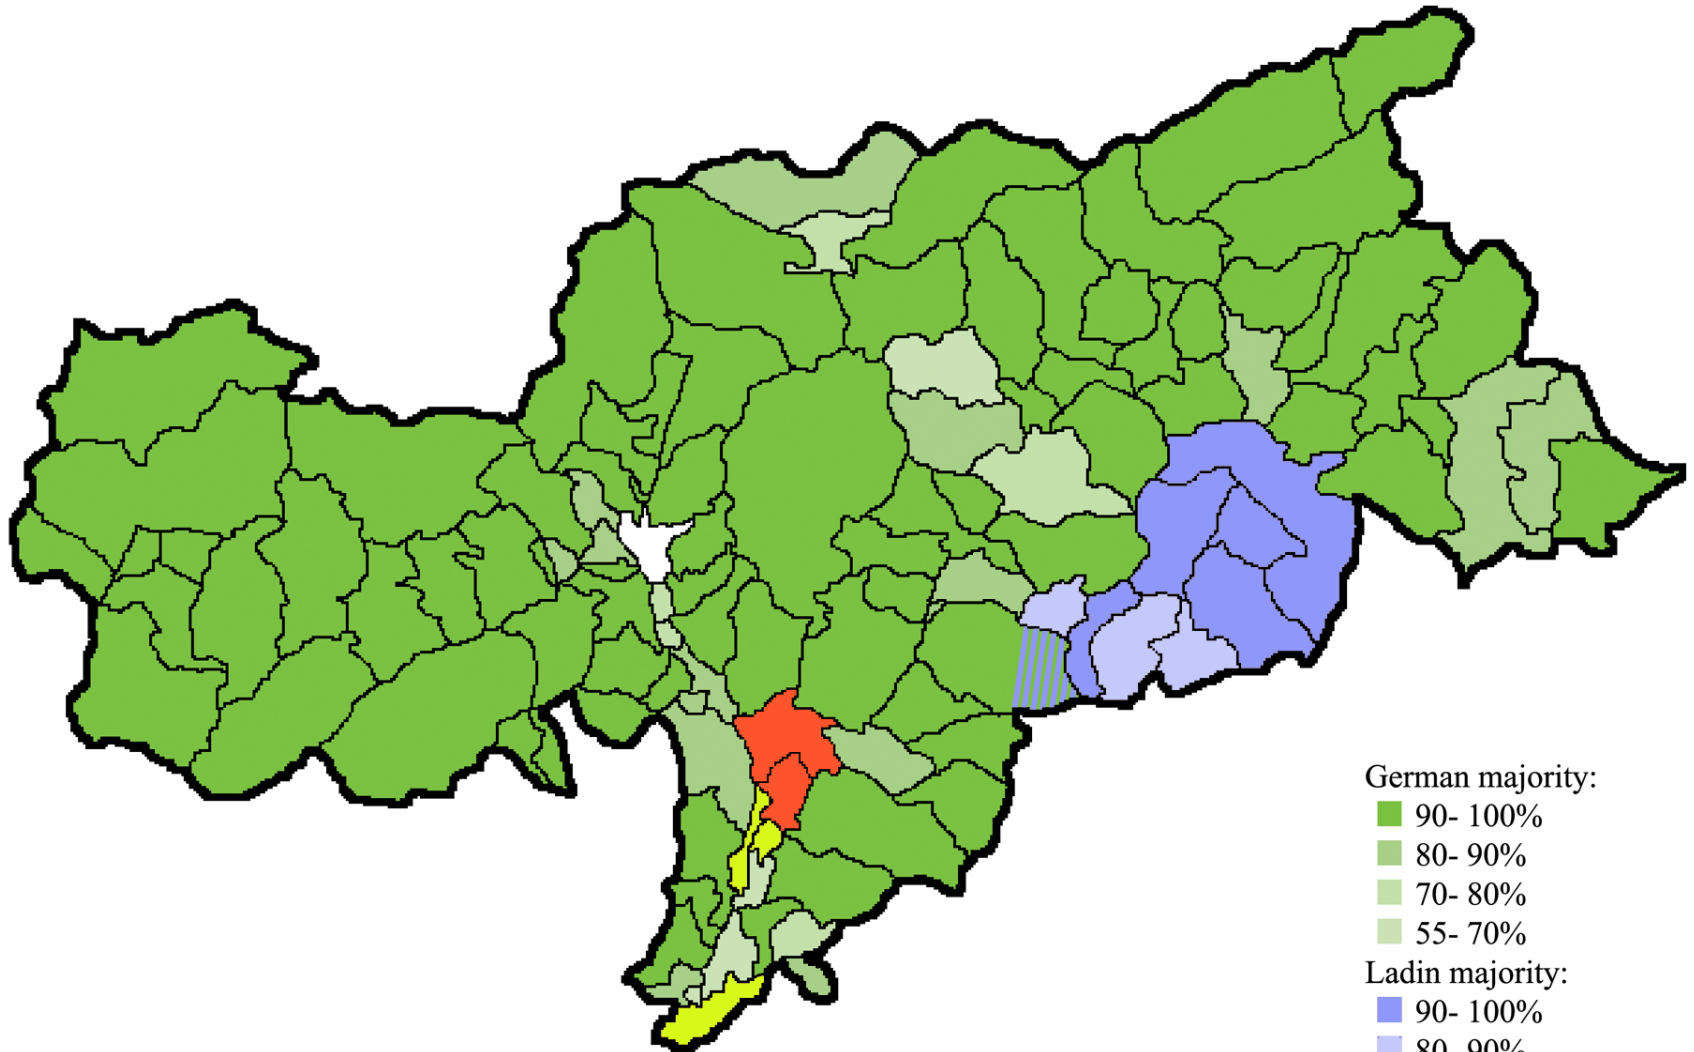

AUTONOME
PROVINZ
BOZEN
SÜDTIROL

PROVINCIA
AUTONOMA
DI BOLZANO
ALTO ADIGE

Language groups in South Tyrol - Census 2011

German majority:

- 90- 100%
- 80- 90%
- 70- 80%
- 55- 70%

Ladin majority:

- 90- 100%
- 80- 90%

Italian majority:

- 70- 80%
- 55- 70%

Austrian Empire Provinces

Tiis

innovation park

“TIS is the **center and driver for innovation, cooperation and technology transfer** for all South Tyrolian players of the innovation system”